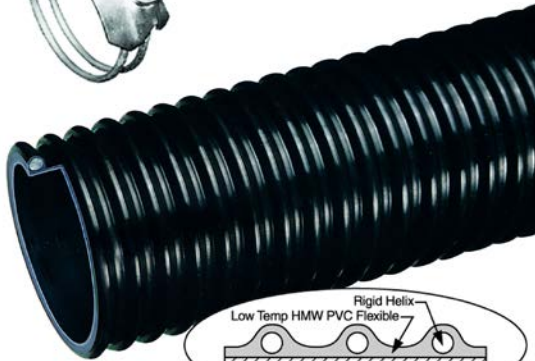

609-301-7599 info@sandblastinc.com

Vacuum Hoses

Kuriyama of America, Inc.

Vacuum Hose-Heavy Duty Poly Lined Material Hoses

Ureflex 1	1 1/4"x100ft	\$2.52 ft
Ureflex 1	1 1/2"x100ft	\$2.78 ft
Ureflex 1	2"x100ft	\$4.54 ft
Ureflex 1	2 1/2"x100ft	\$5.80 ft
Ureflex 1	3"x100ft	\$7.66 ft
Urielex 1	3 1/2"x100ft	\$11.57 ft
Ureflex 1	4"x100ft	\$11.00 ft
Ureflex 1	5"x100ft	\$19.72 ft
Ureflex 1	6"x100ft	\$24.35 ft
Ureflex 1	8"x50ft	\$40.65 ft
Ureflex 1	10"x20ft	\$72.50 ft
Coldflex	4"x100ft	\$10.26 ft