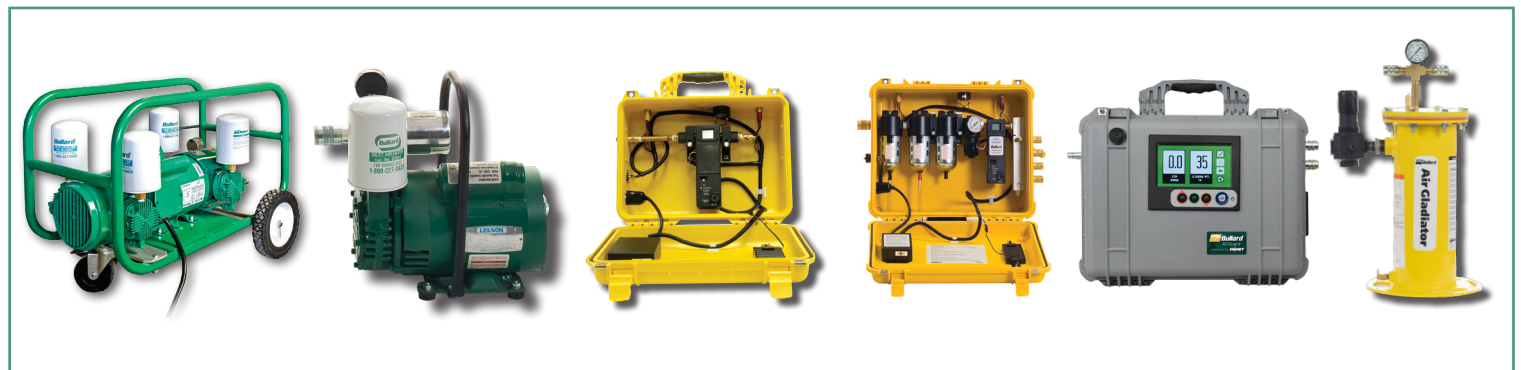

Adjustable Comfort Pad

Clear Tear Away Lenses

Self-Adjusting Latch

Short Breathing Tube

Blast Suit & Gloves

Available in Vintage Yellow, Modern Navy, Imperial Red, and Bullard Green.

ICE Pump

EDP Series Pumps

CO Monitor

CAB

AirGuard

Air Gladiator

Inner Lens	 GVXIL	 Bulk BGVXIL	 GVXIG	 GVXDMK	
Outer Lens	 GVXOLT	 GVXOLG	 GVXLC	 GVXPLC	 Bulk BGVXPLC
Suspension/ Brow Pads	 GVXRT	 RBPOTTON	 RBPVINYL	 RBPPOOL	
Capes	 28VX	 38VX	 PKVX	 PKXLVX	 GGVX
Comfort Pads	 GVXCP	 GVXRTP	 GVXRTRC	 CMFRKIT	
Breathing Tube/ Accessories	 GVXBT	 GVXBTS	 GVXBTW	 GVXCT	
Flow Control Devices	 F30	 AC1000	 HC2400	 FRIGITRON2000	
Breathing Air Supply Hose	 4696	 469650	 4696100	 V20100ST	
Other	 GVXCA	 GVXHP	 GVXCS		