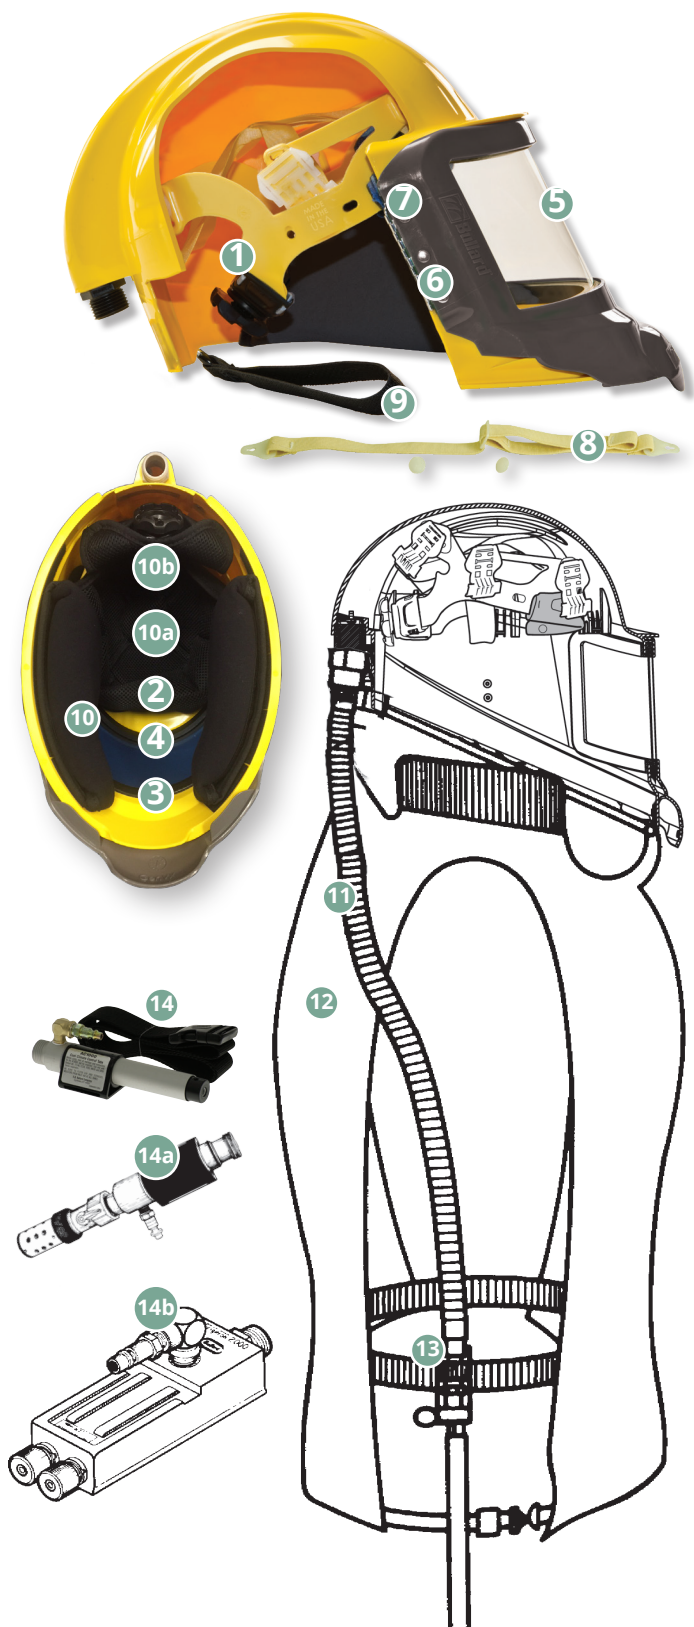

Adjustable Comfort Pad

Clear Tear Away Lenses

Self-Adjusting Latch

Short Breathing Tube

Blast Suit & Gloves

Available in Vintage Yellow, Modern Navy, Imperial Red, and Bullard Green.

ICE Pump

EDP Series Pumps

1	GVXRT	Suspension Head Band Ratchet
2	RBPCOTTON	Brow Pad - Cotton
2a	RBPVINYL	Brow Pad - Vinyl
2b	RBPCOOL	Brow Pad - Polartec Cooling
3	GVXIG	Inner Gasket
4	GVXIL	Inner Lens- .040" Thick - Clear, Pkg.25
4a	BGVXIL	Inner Lens- .040" Thick - Clear, 8 packs of 25
5	GVXOL15	Outer Lens - .015" Thick - Clear, Pkg.50
5a	BGVXOL15	Outer Lens - .015" Thick - Clear, 10 packs of 50
5b	GVXOL40	Outer Lens - .040" Thick - Clear, Pkg.25
5c	BGVXOL40	Outer Lens - .040" Thick - Clear, 8 packs of 25
5d	GVXOLT	Outer Lens - Smoke Shaded - Pkg.25
5e	GVXOLG	Outer Lens - Green Shaded - Pkg.25
5f	GVXPLC	Outer Lens Covers -Perforated, Clear, Pkg.25
5g	BGVXPLC	Outer Lens Covers- Perforated, Clear, 10 packs of 25
6	GVXDMK	Door Maintenance Kit
7	GVXHP	Hinge Pin
8	GVXCS	Chin Strap - Pkg.10 (not shown)
9	GVXCA	Carry Strap
10	GVXCP	Comfort Pad - Cheek, 1-pair
10a	GVXRTCP	Comfort Pad- Crown
10b	GVXRTRC	Comfort Pad -Ratchet
10c	CMFRTKIT	Comfort Pad - Crown and Ratchet
11	GVXBT	Breathing Tube
11a	GVXBTS	Breathing Tube - Short
11b	GVXBTW	Breathing Tube Washer - Red
11c	GVXCT	Breathing Tube Connector Kit
12	28VX	Cape - 28" Snap Hooks Nylon - Grey
12a	38VX	Cape - 38" Snap Hooks Nylon - Grey
12b	PKVX	Cape - 38" LG Belt Straps Nylon - Grey
12c	PKXLVX	Cape - 38" XL Belt Straps Nylon - Grey
12d	GGVX	Cape - 38" Golden Gate Cap Sleeves Cinch Straps Nylon - Grey
13	F30	Flow Control - Constant Flow Control - Industrial Interchange (Hansen) *If no Cool Tube or Hot/Cool Tube is used
14	AC1000	Cool Tube
14a	HC2400	Hot/Cool Tube
14b	FRIGITRON 2000	Frigitron Cool Tube